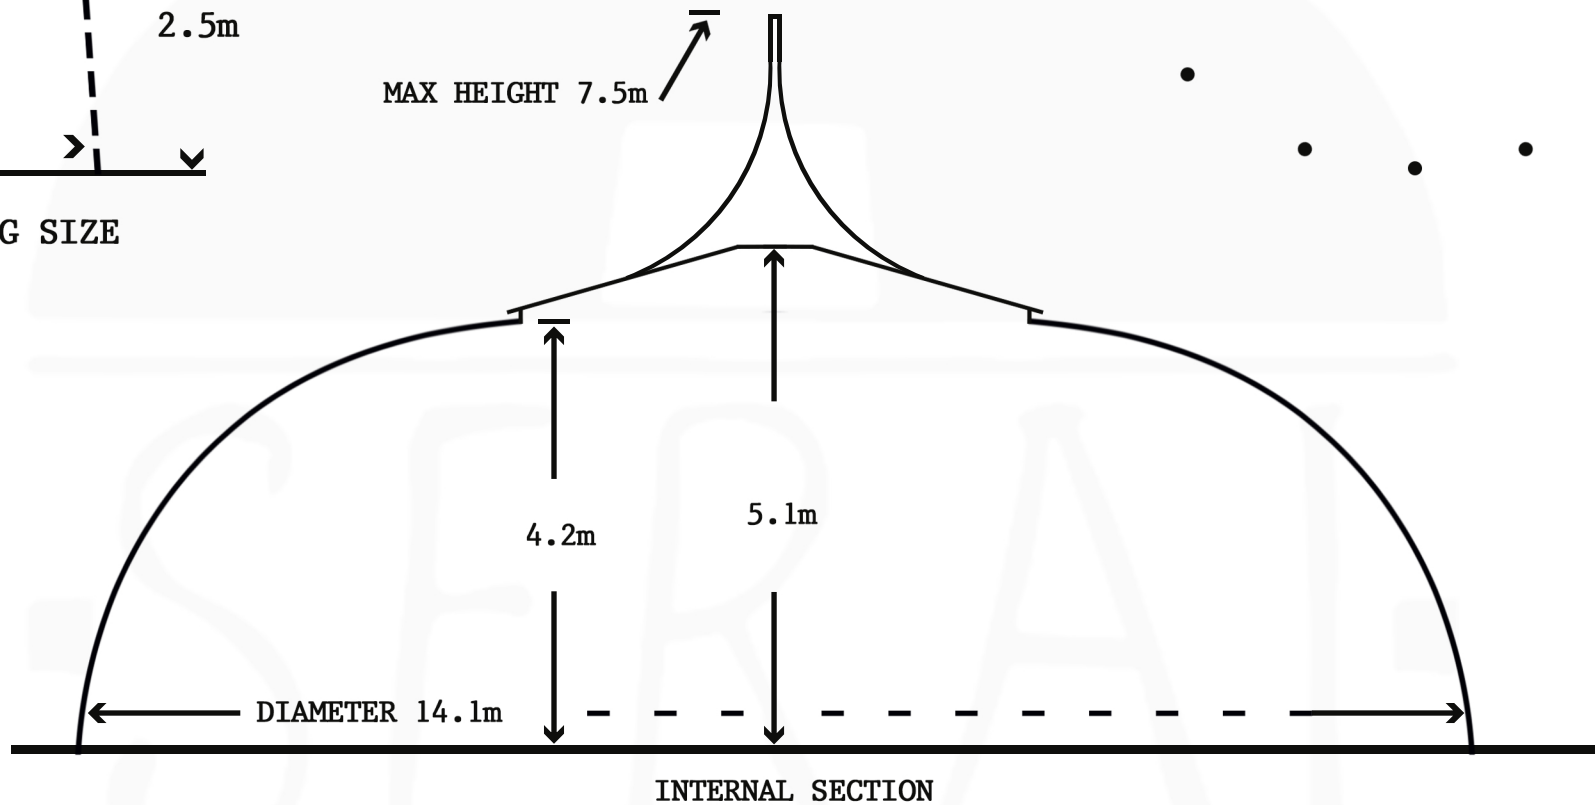

SERAI SERAI TENT: DIMENSIONS

COPYRIGHT SERAI TENT 2022 - ALL RIGHTS RESERVED - WWW.SERAITENT.CO.UK

DOOR OPENING SIZE

R
2.7m
R

TIMBER FRAME PLAN
AT GROUND LEVEL

SIXTEEN OAK RIBS
70mm X 70mm SECTIONS

INTERNAL SECTION